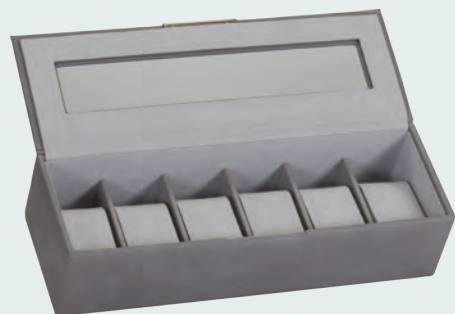

**New 1581 - Jarrad**  
32 x 22 x 7.5cms

10 Watch box with pads and glass top

**New 1579 - Sam**  
30 x 10 x 7.5cms

6 Watch box with pads and glass top

**New 1578 - Louie**  
20 x 9 x 8cms

Large traveller with 2 watch pads, lift out tray and compartments