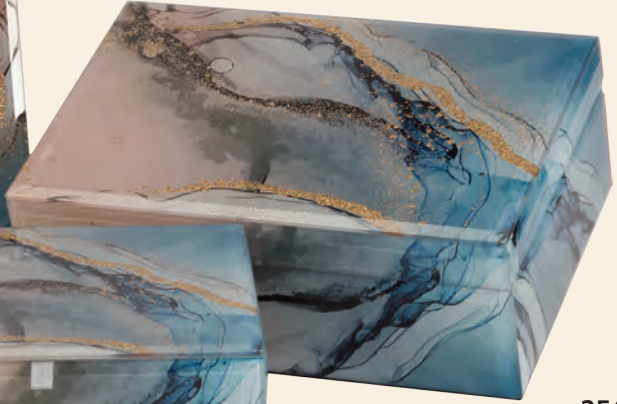

Sea and Sand

A swirling design of pinks, blues and gold glitter

2539

2541

2540

New 2540 Lena
20 x 15 x 7cms
Trinket Storage Box

New 2539
Photo Frame
18 x 23cms

New 2541 Kirsten
26 x 18 x 9.5cms
Large Trinket Box

2536

2538

2537

New 2537 Dora
20 x 15 x 7cms
Trinket Storage Box

New 2536
Photo Frame
18 x 23cms

New 2538 Atria
26 x 18 x 9.5cms
Large Trinket Box