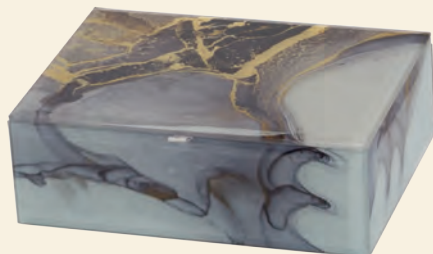

New 2525 Monique

20 x 15 x 7cms

Trinket Storage Box