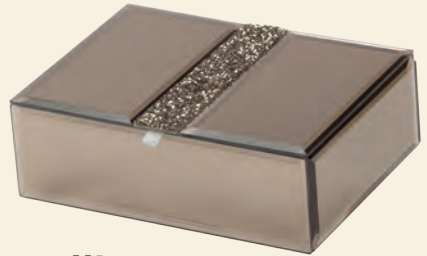

# Mink Mirror Collection

'Mink' mirror glass with dark silver glitter detailing

**2502 - Maya** 26 x 18 x 9.5cms  
Large Trinket Box

**2500 - Clara**  
18 x 23cms  
4 x 6 Photo Frame

**2501**  
**Summer**  
20 x 15 x 7cms  
Trinket  
Storage Box