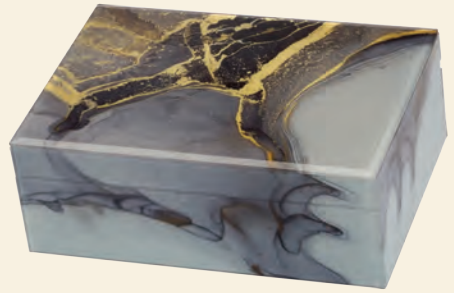

**New 2524 Photo Frame**

18 x 23cms

**New 2525 Monique**

20 x 15 x 7cms

Trinket Storage Box

**New 2526 Amelia**  
26 x 18 x 9.5cms  
To right - Large Trinket Box

**New 2527 Henrietta** - 27 x 18 x 14cms  
Jewellery Case with compartments, ring rolls and 2 drawers