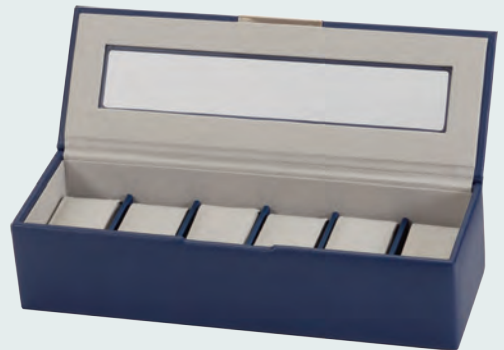

32 x 22 x 7.5cms

10 Watch box with pads and glass top

**New 1582 - Roman**

20 x 9 x 8cms

Large traveller with 2 watch pads, lift out tray and compartments

**New 1583 - Jack**

30 x 10 x 7.5cms

6 Watch box with pads and glass top