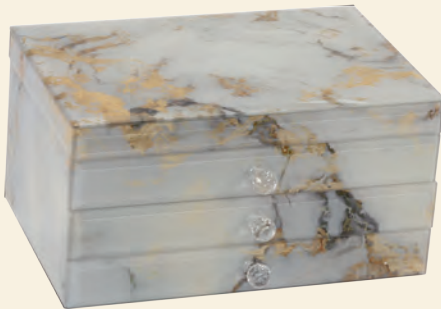

Golden Vein Marble

New 2533 Patricia
27 x 18 x 14cms
To left - Jewellery Case with compartments, ring rolls and 2 drawers