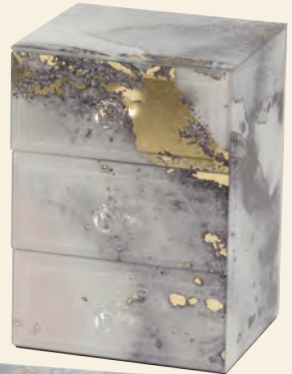

2520

2519
Tasmin
13x11x18cms
3 Drawer
Jewellery
Storage
Box