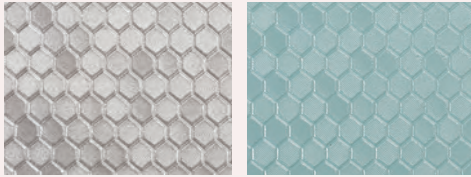

New 5259  
Florence

11 x 11 x 6cms  
Traveller

5258

5259

Lockable

New 5261 - Britney

20 x 17 x 8cms

Lockable jewel case with lift out tray containing ring rolls and compartments